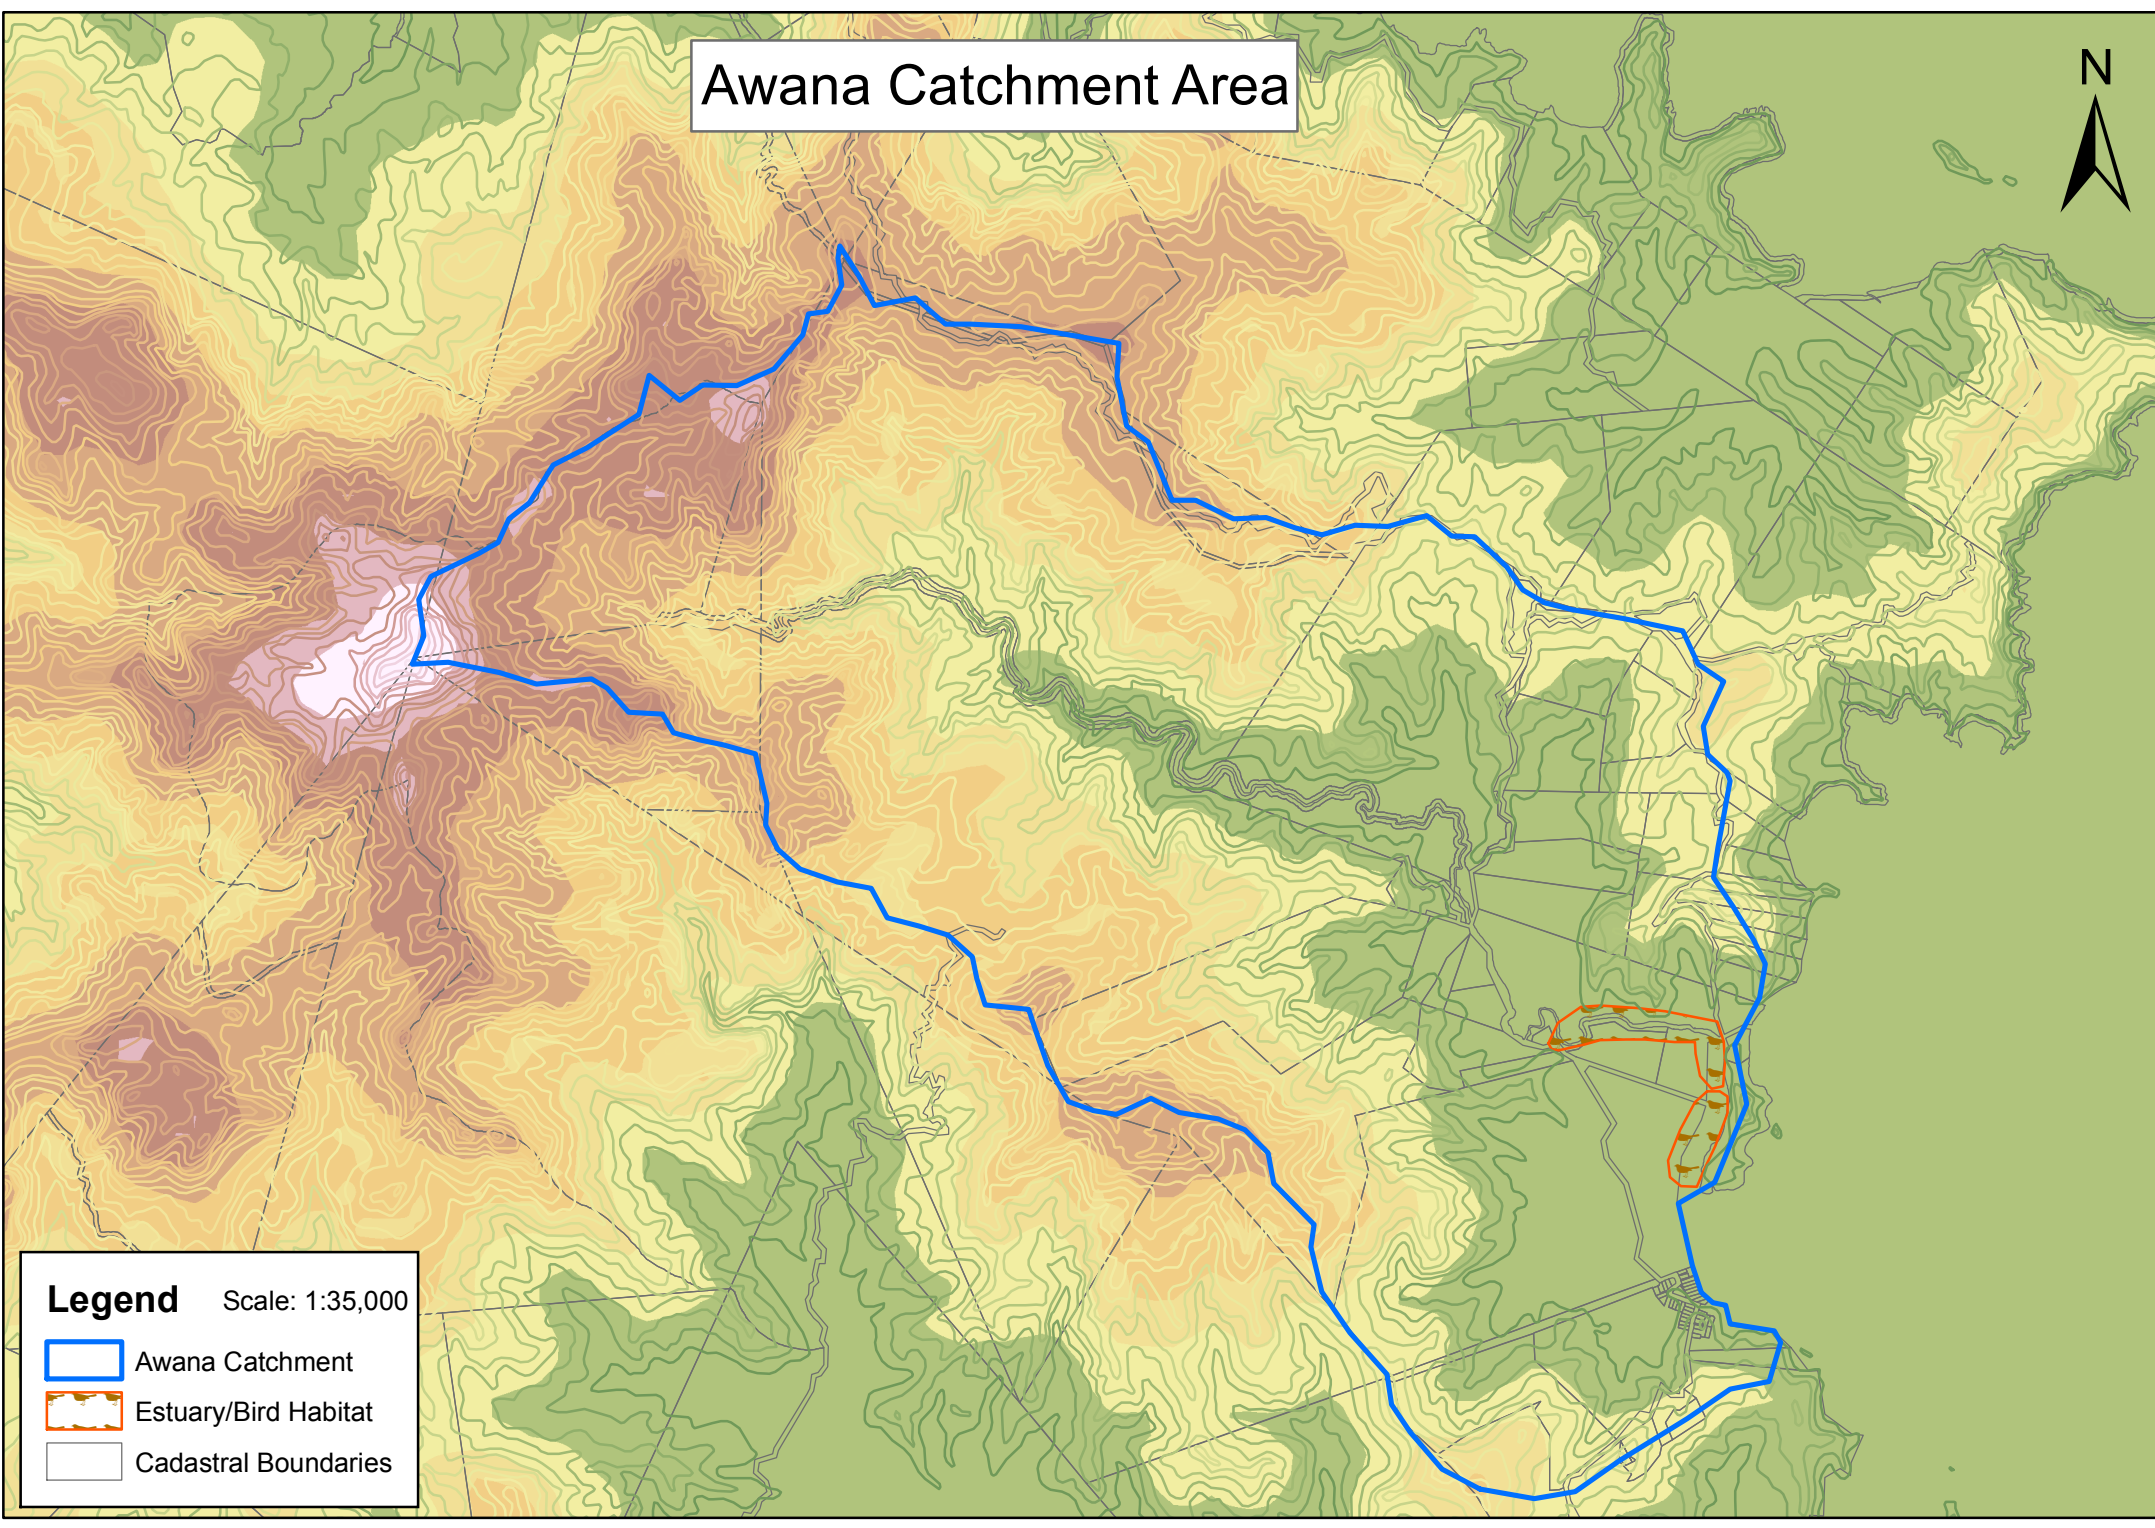

Awana Catchment Area

Legend Scale: 1:35,000

-  Awana Catchment
-  Estuary/Bird Habitat
-  Cadastral Boundaries